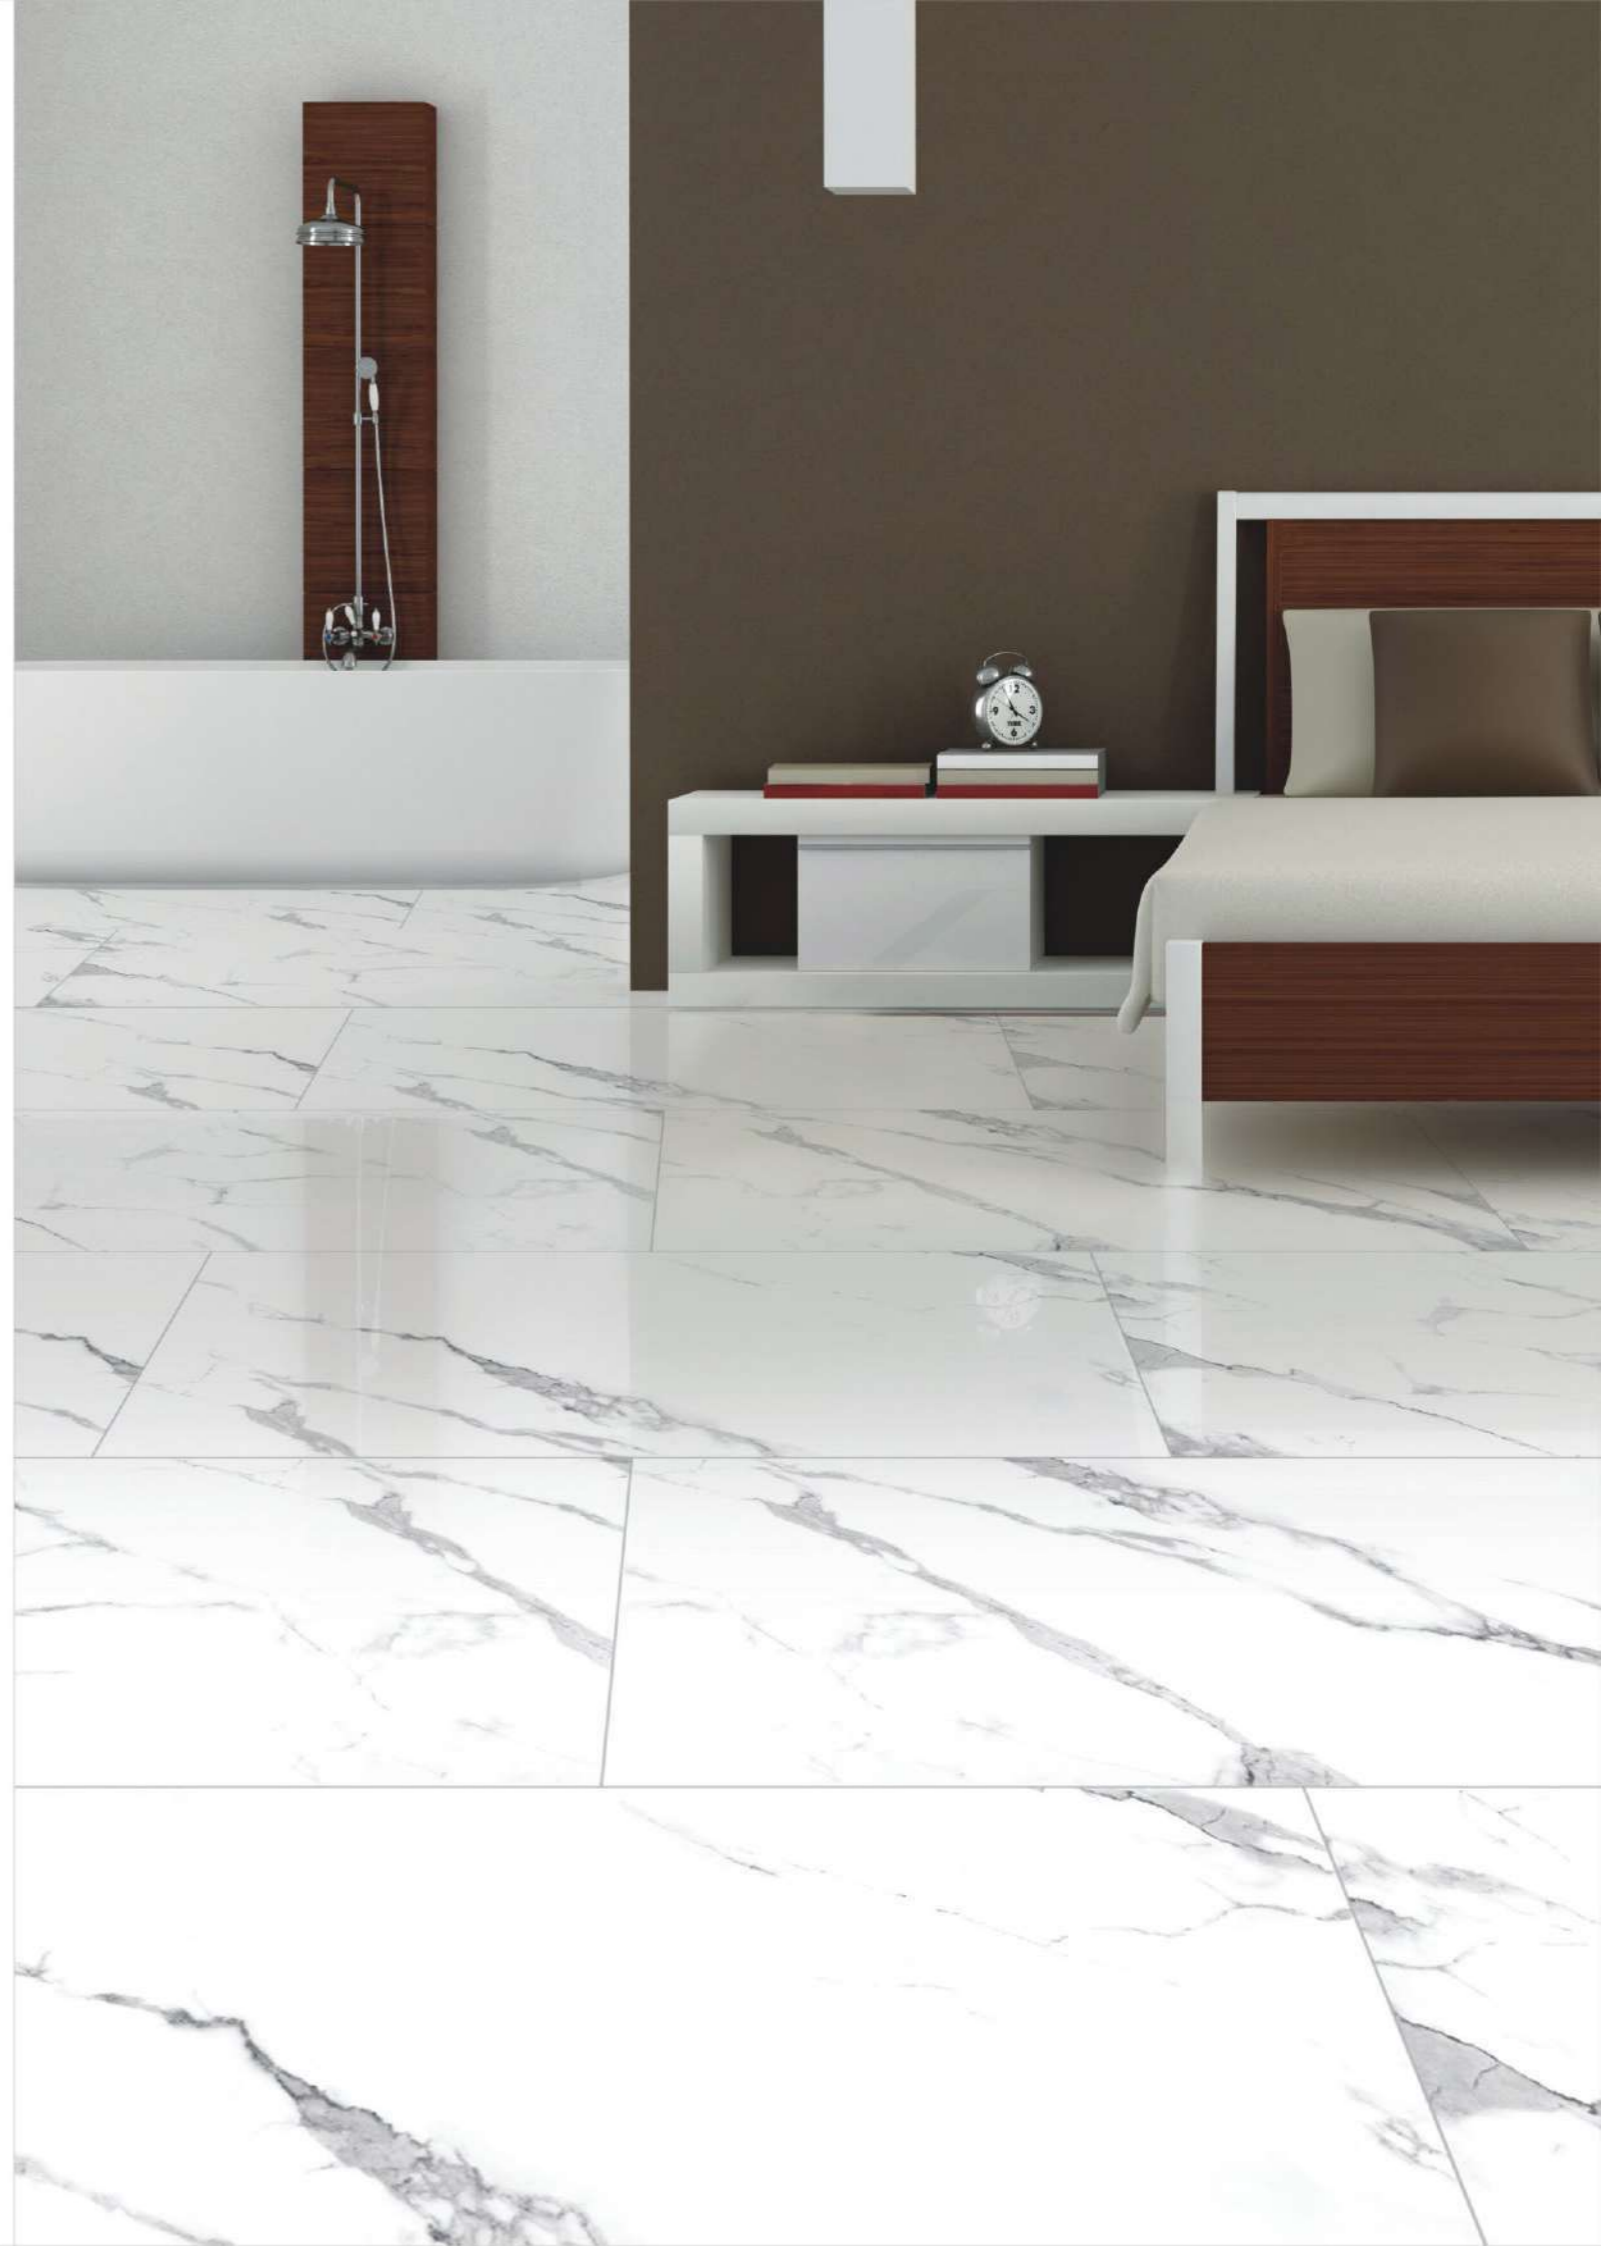

600x1200mm

GLAZED PORCELAIN
TILE

SURFACE

POLISHED