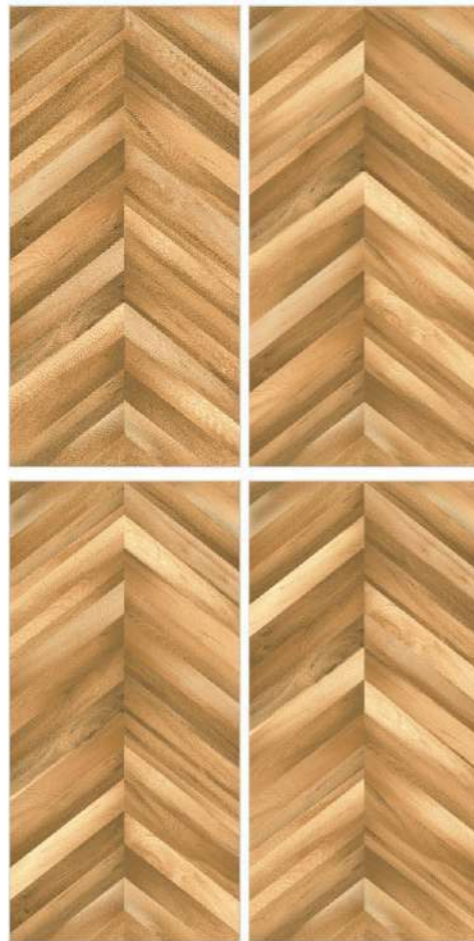

GERMAN WOOD NATURAL

600x1200mm

GLAZED PORCELAIN
TILE

SURFACE

MATT

www.jamokagroup.com

OAK WOOD DARK

600x1200mm