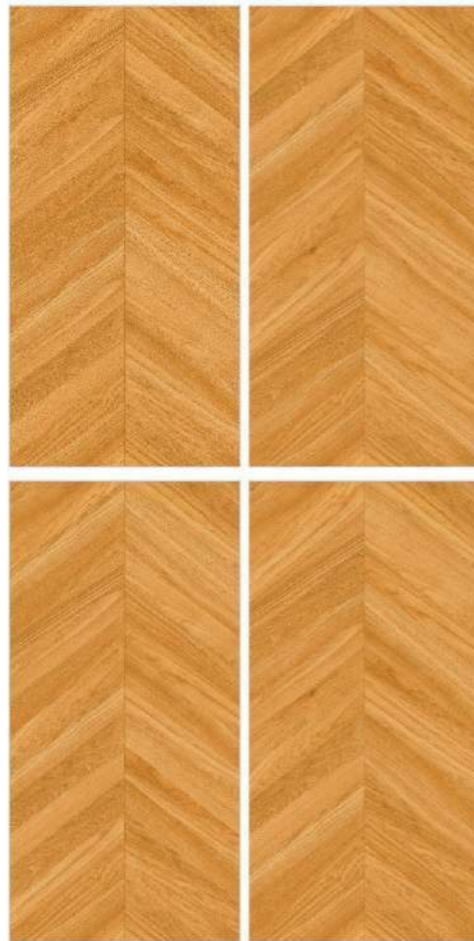

600x1200mm

GLAZED PORCELAIN
TILE

SURFACE

MATT