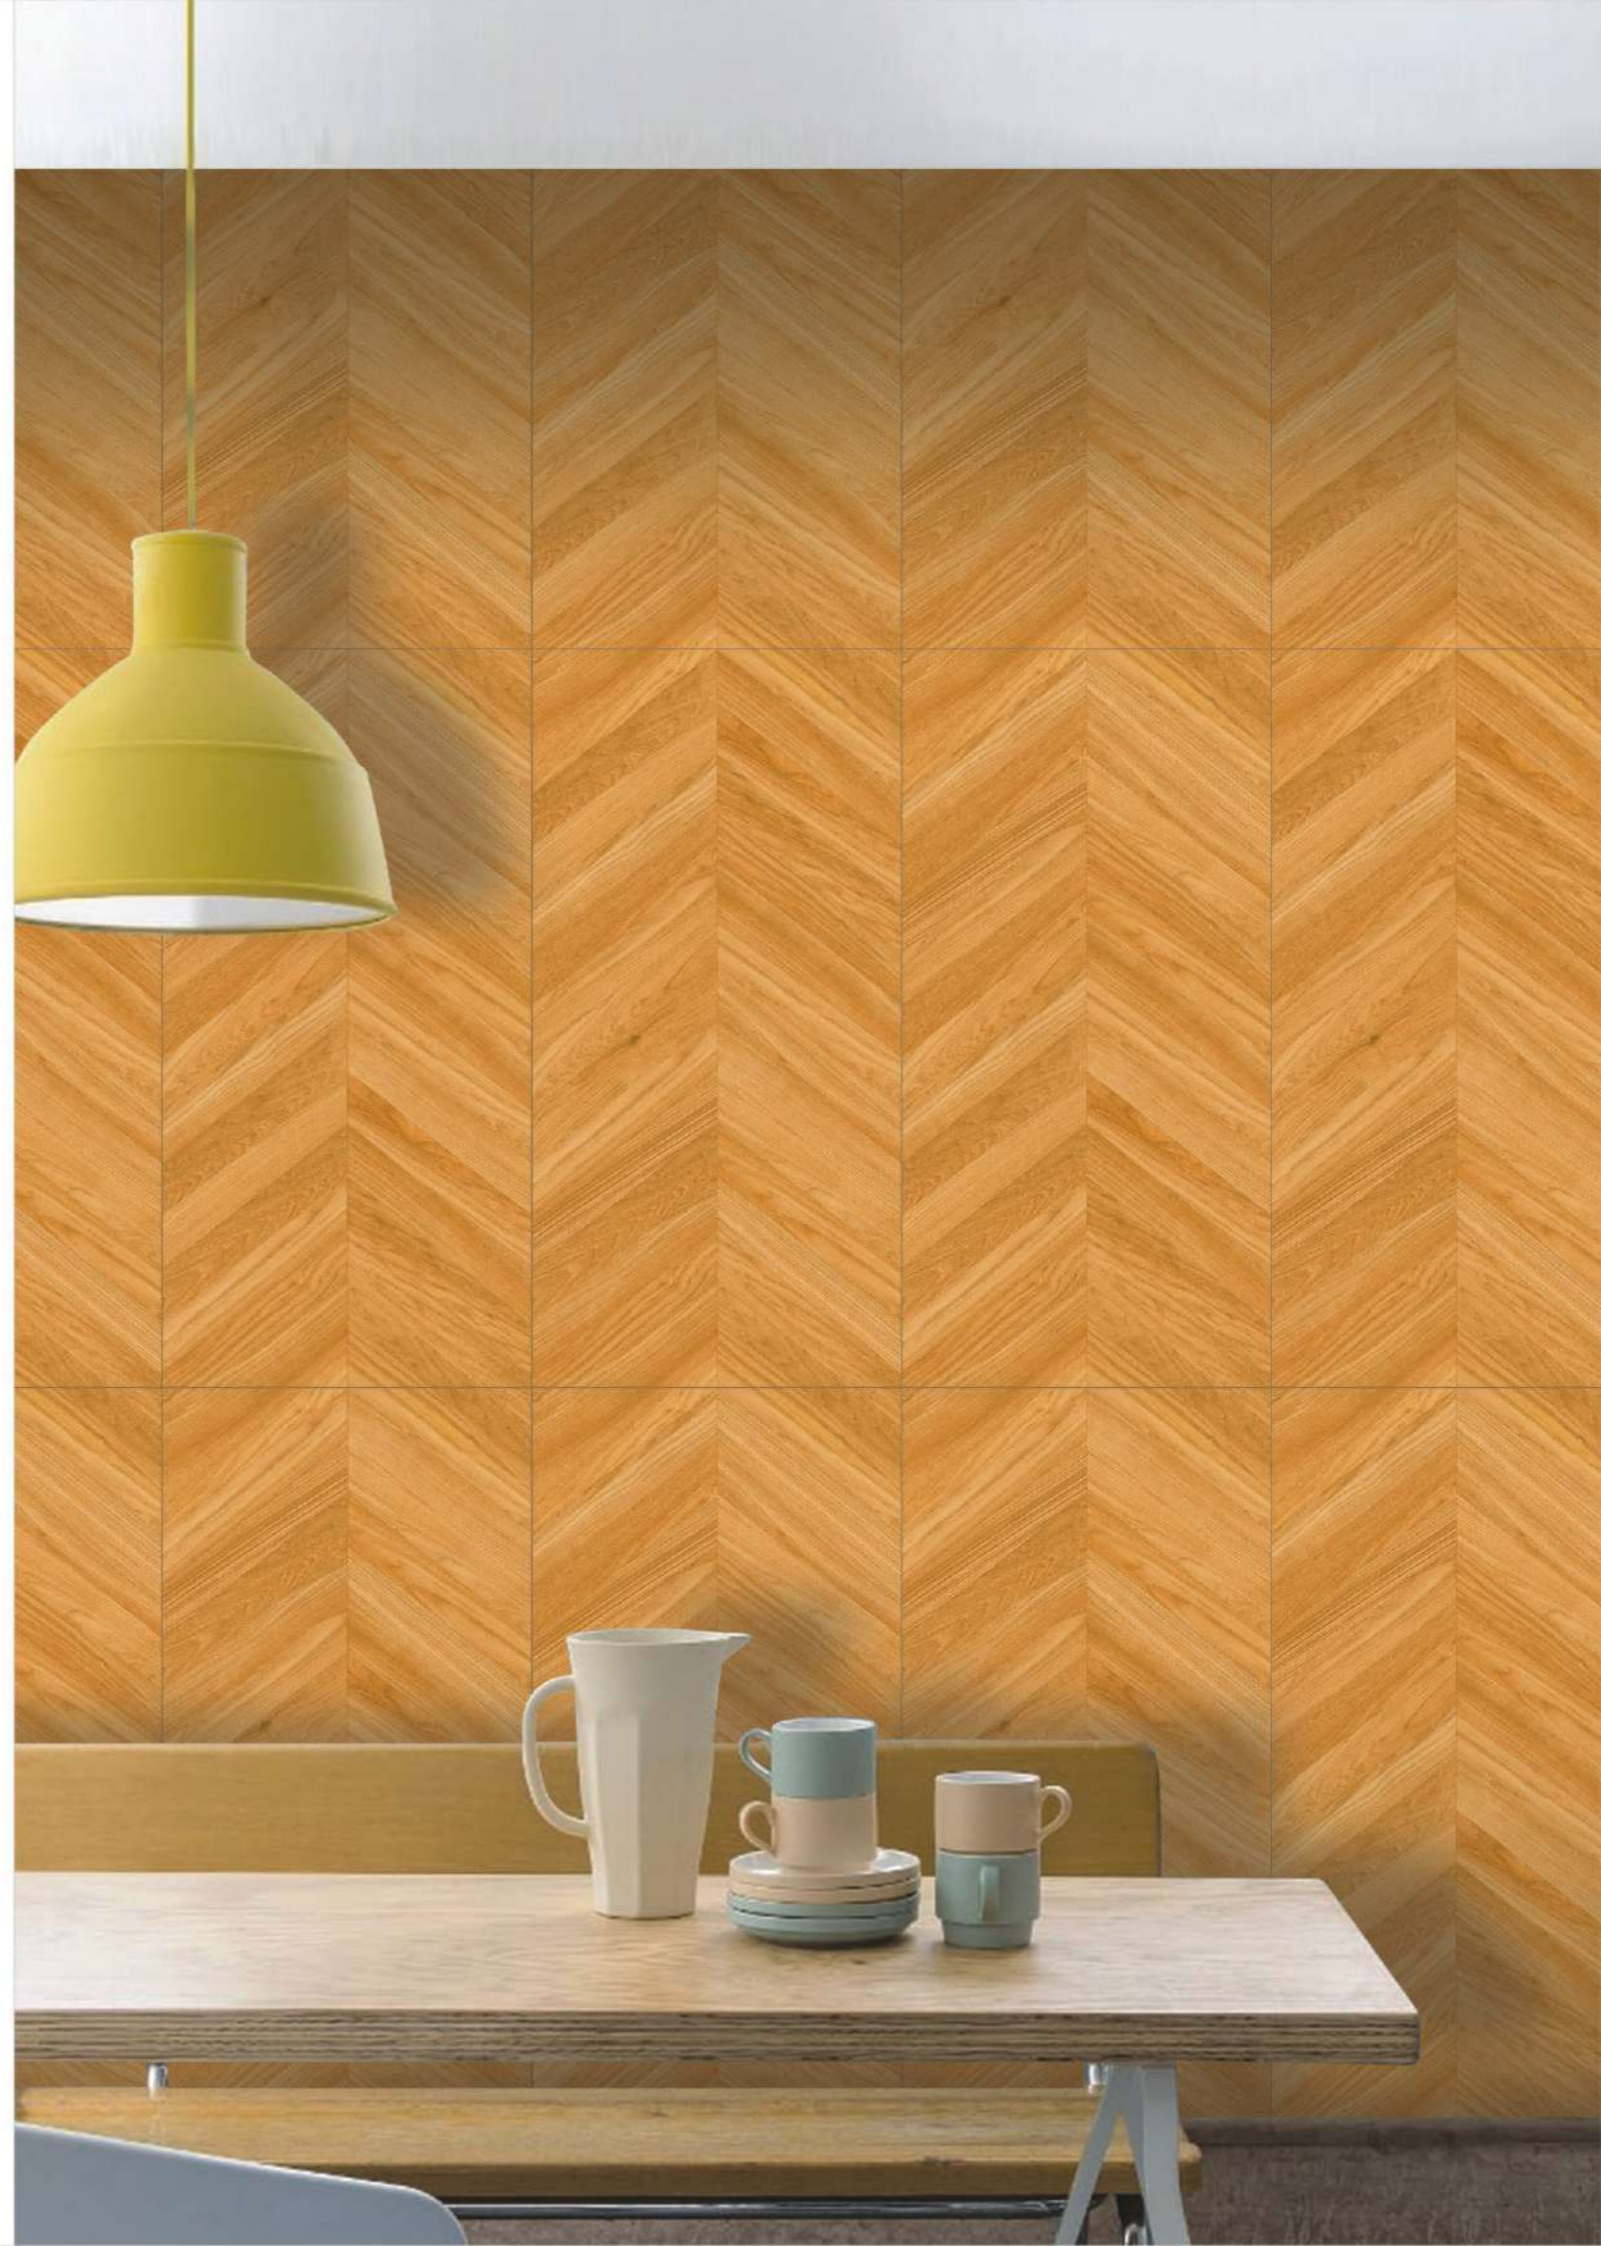

600x1200mm

GLAZED PORCELAIN
TILE

SURFACE

MATT