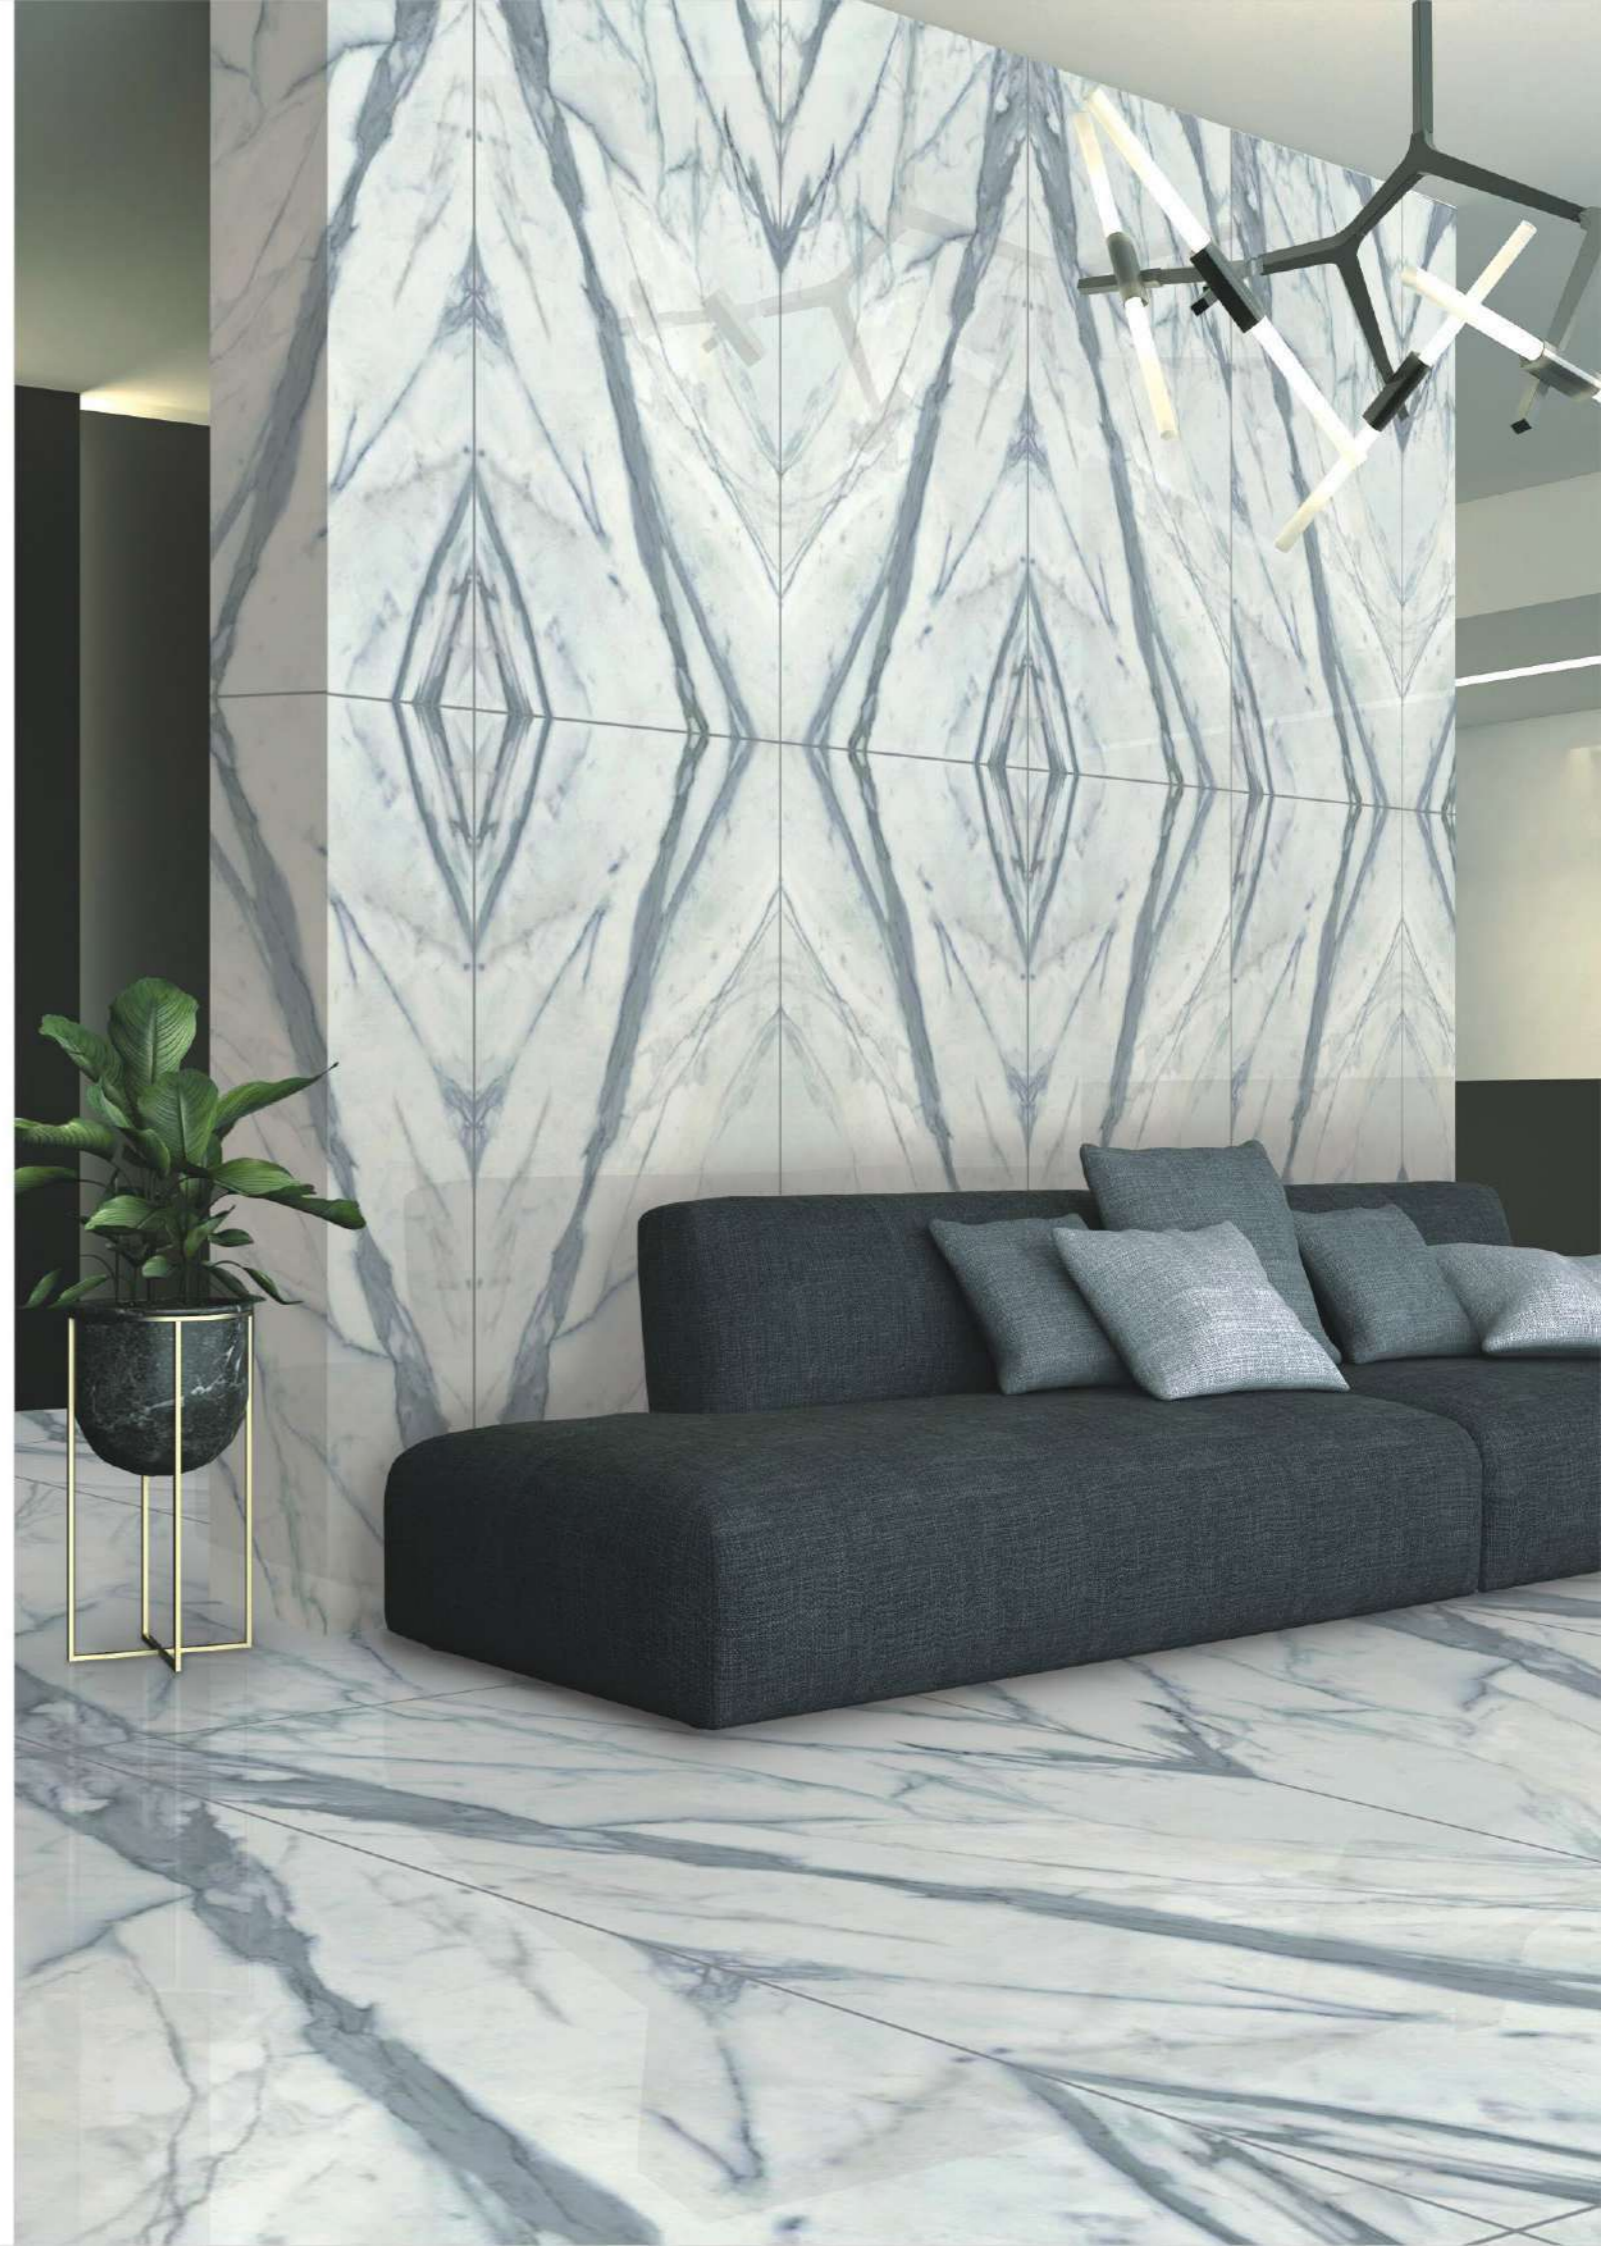

SLAB TILES

**CALACATTA MACCHIA
BOOKMATCH A**
HIGH GLOSS / MATT

**CALACATTA MACCHIA
BOOKMATCH B**
HIGH GLOSS / MATT

www.jamokagroup.com

1600x3200mm

SLAB TILES

**CALACATTA
BOOKMATCH A**
HIGH GLOSS / MATT

**CALACATTA
BOOKMATCH B**
HIGH GLOSS / MATT