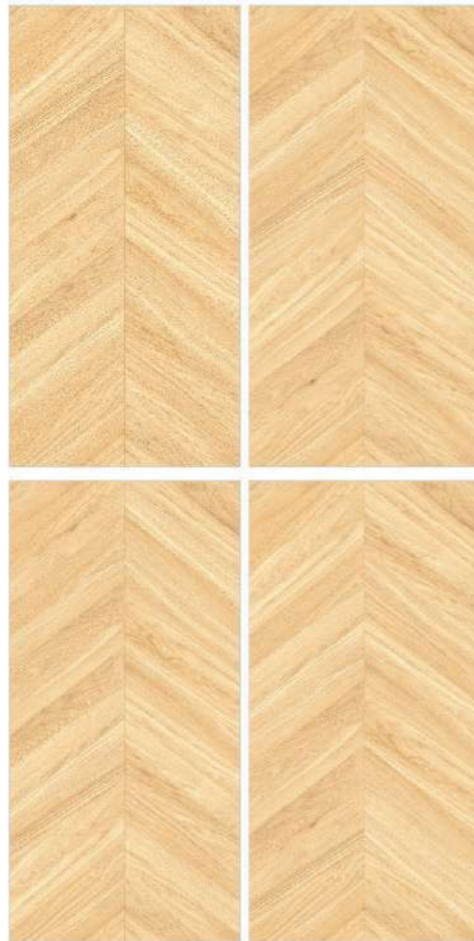

600x1200mm

GLAZED PORCELAIN
TILE

SURFACE

MATT