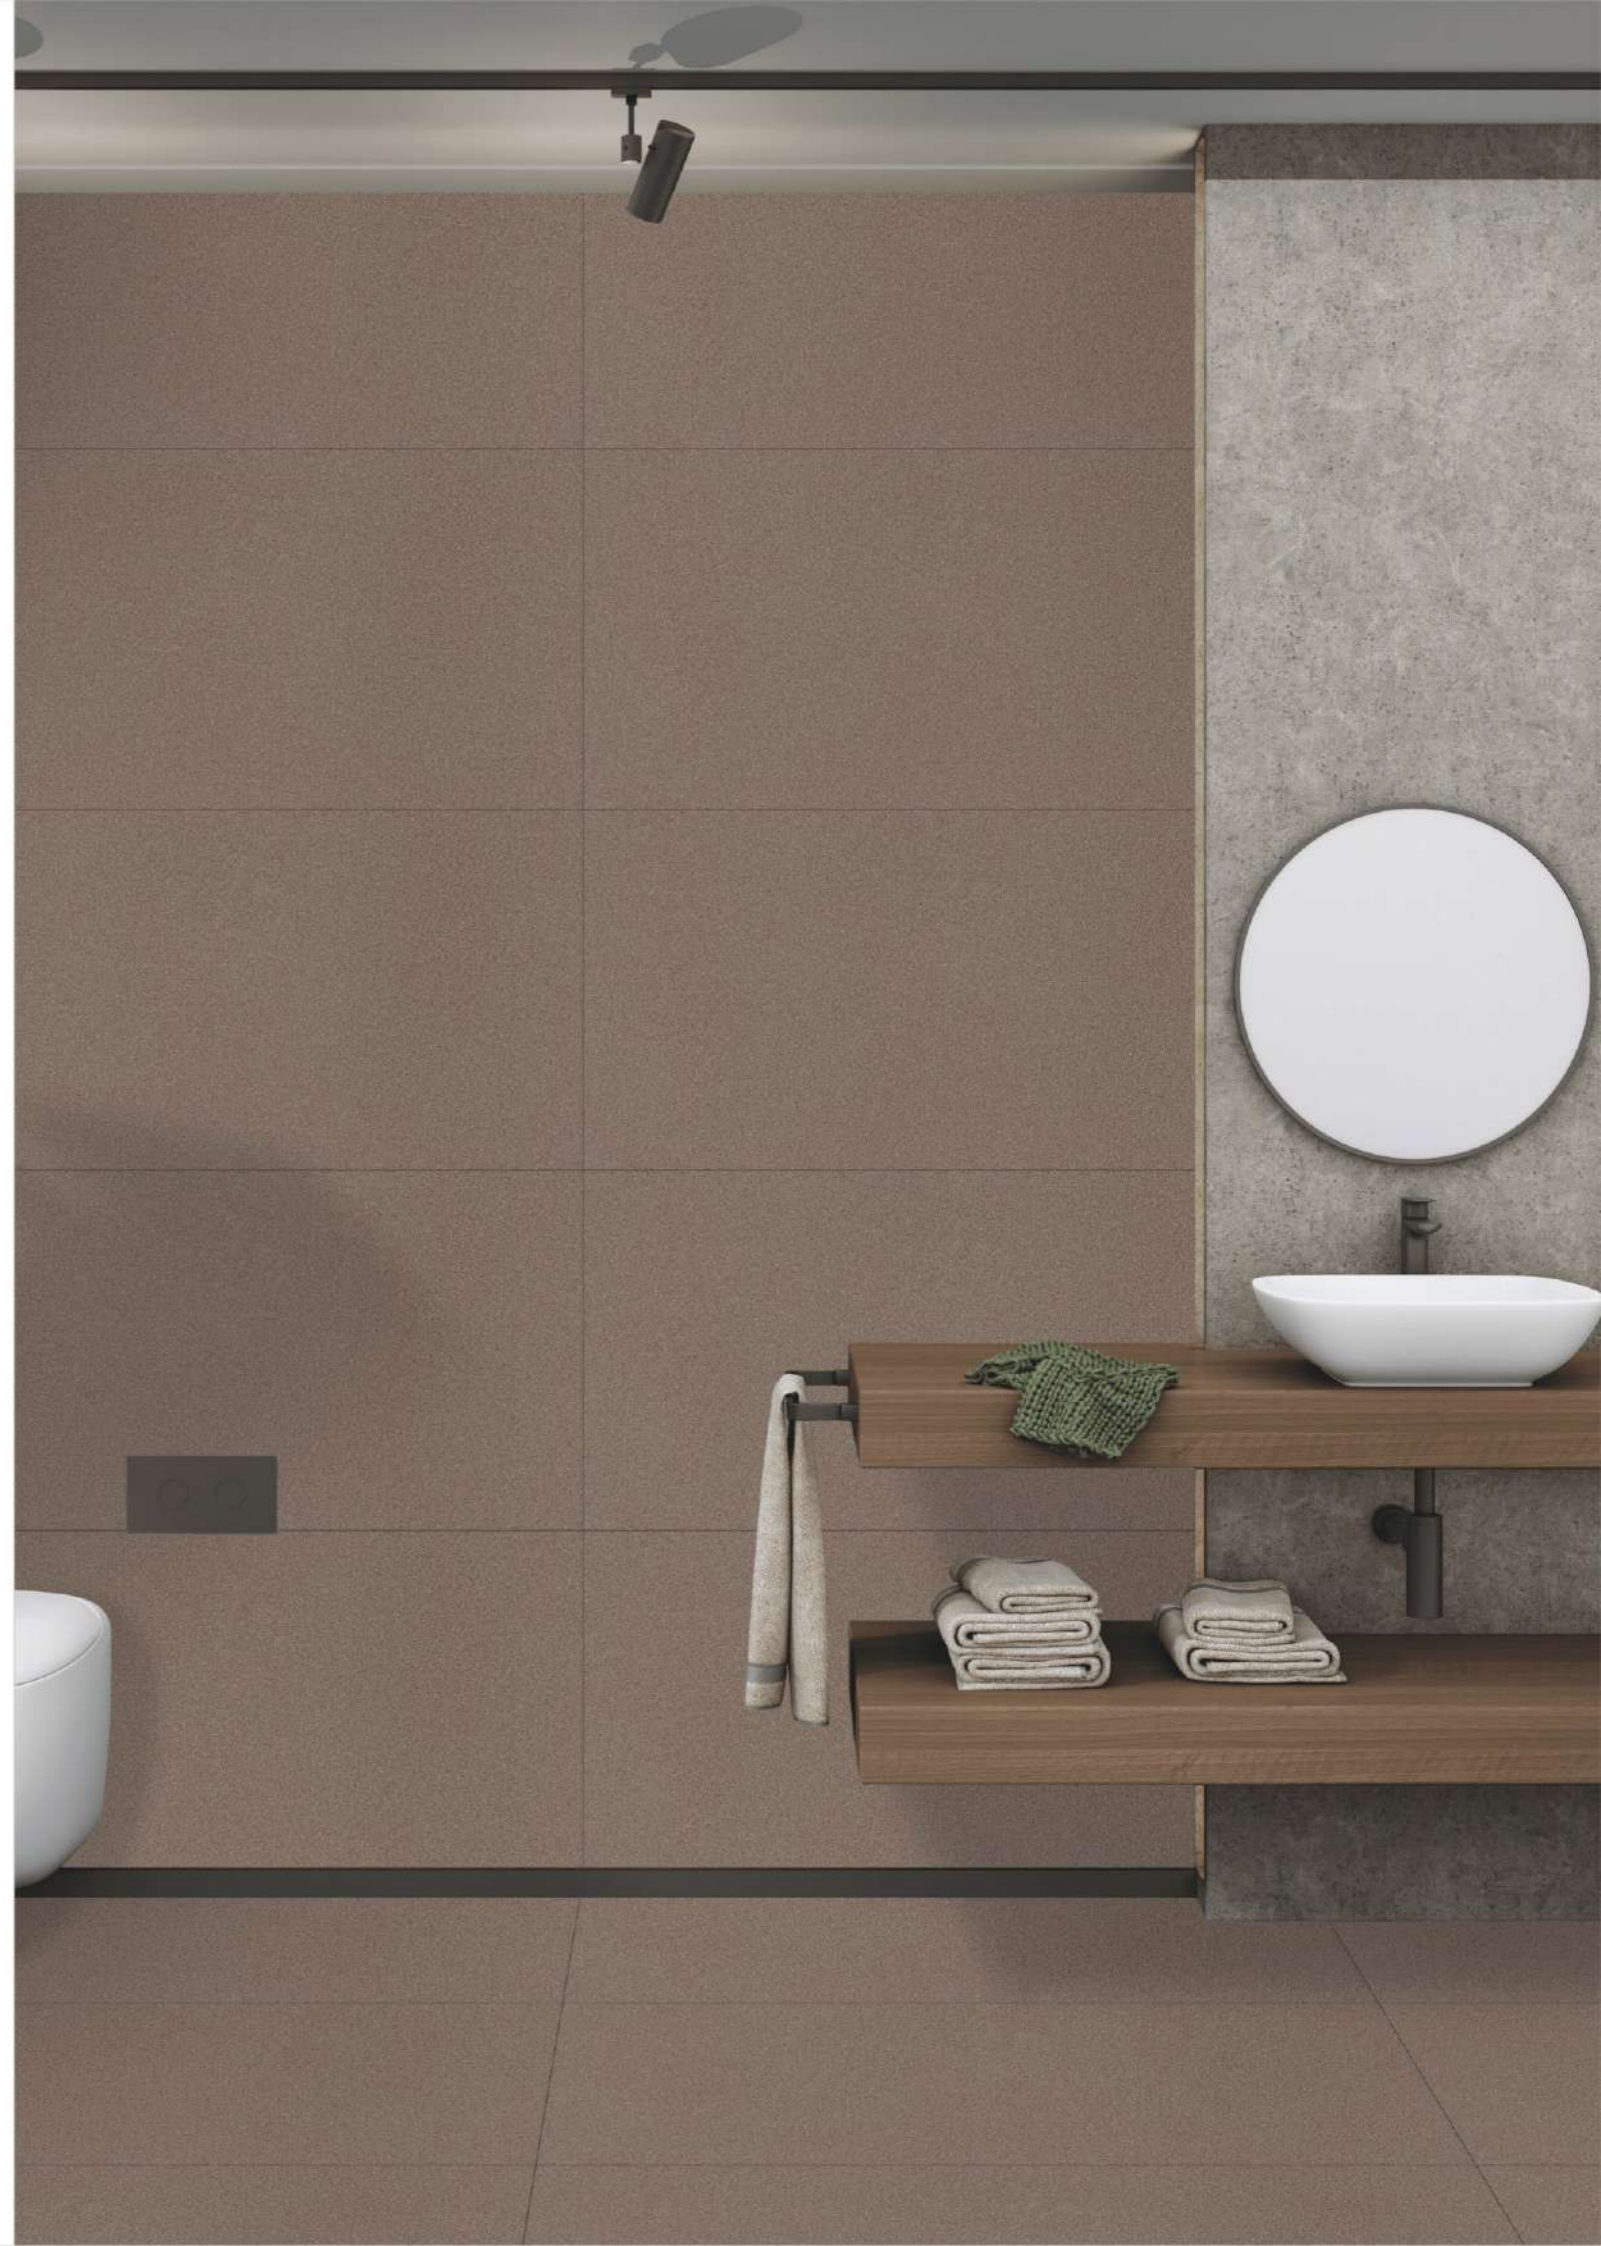

BLACK
MATT

www.jamokagroup.com

600x1200mm

FULL BODY

PULPIS
MATT

SUPER WHITE
MATT

www.jamokagroup.com

800x1600mm