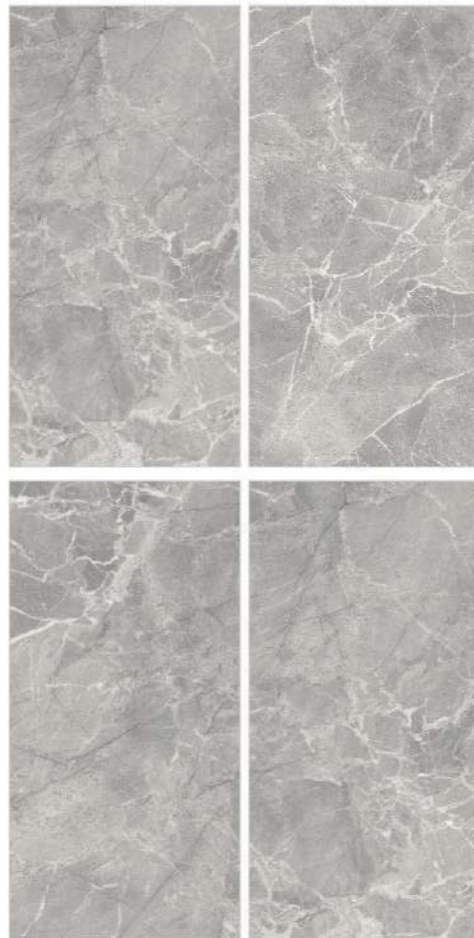

600x1200mm

GLAZED PORCELAIN
TILE

SURFACE

POLISHED