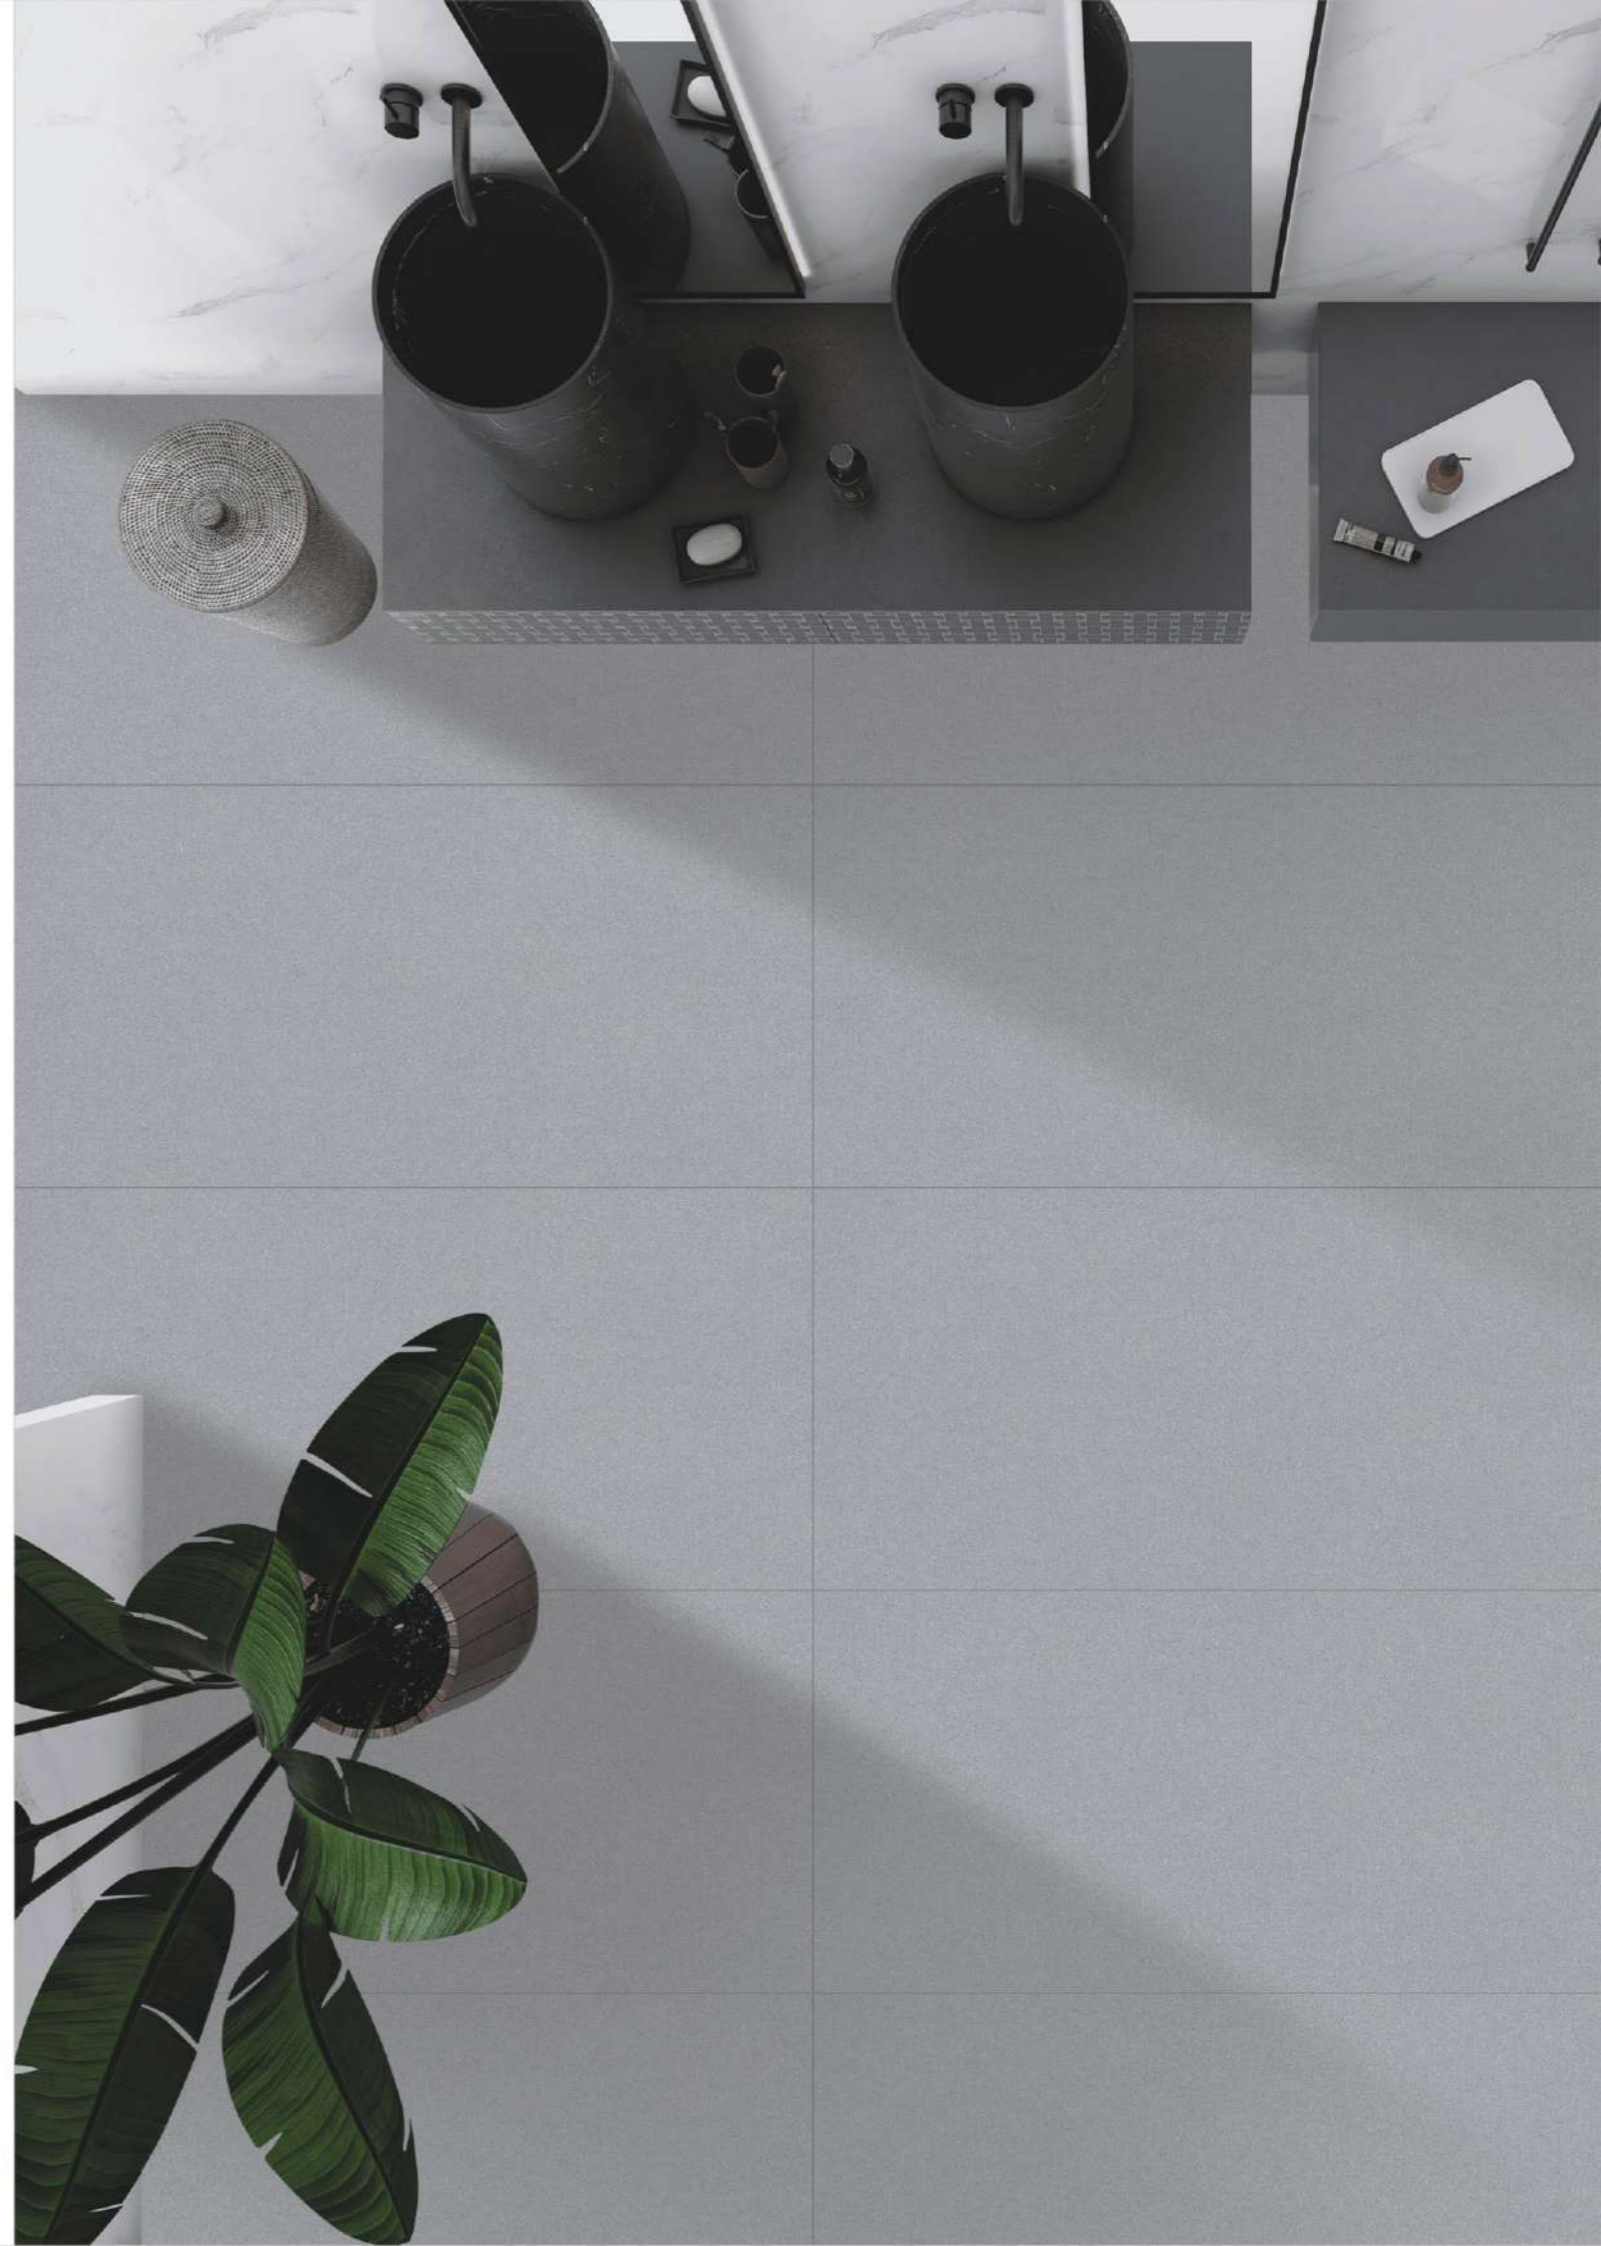

www.jamokagroup.com

600x1200mm

FULL BODY