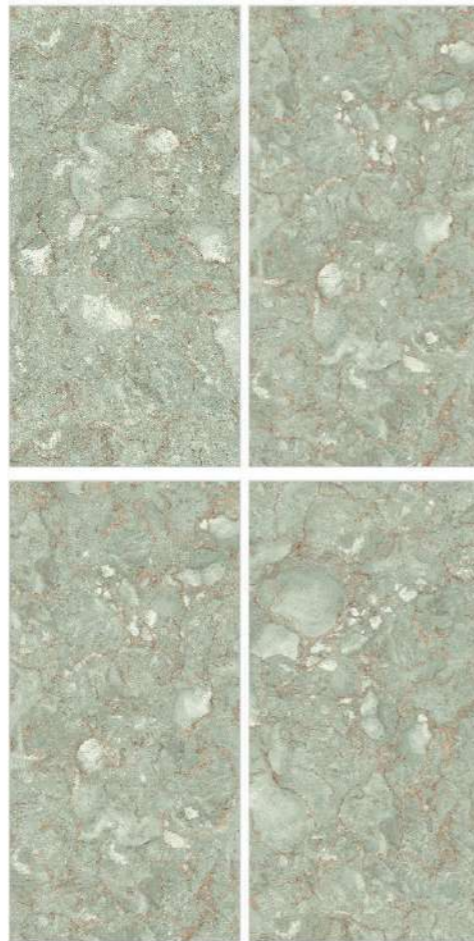

HIGH GLOSS

www.jamokagroup.com

1026 GREEN

600x1200mm

GLAZED PORCELAIN
TILE

SURFACE

SPECIAL COLOR

www.jamokagroup.com