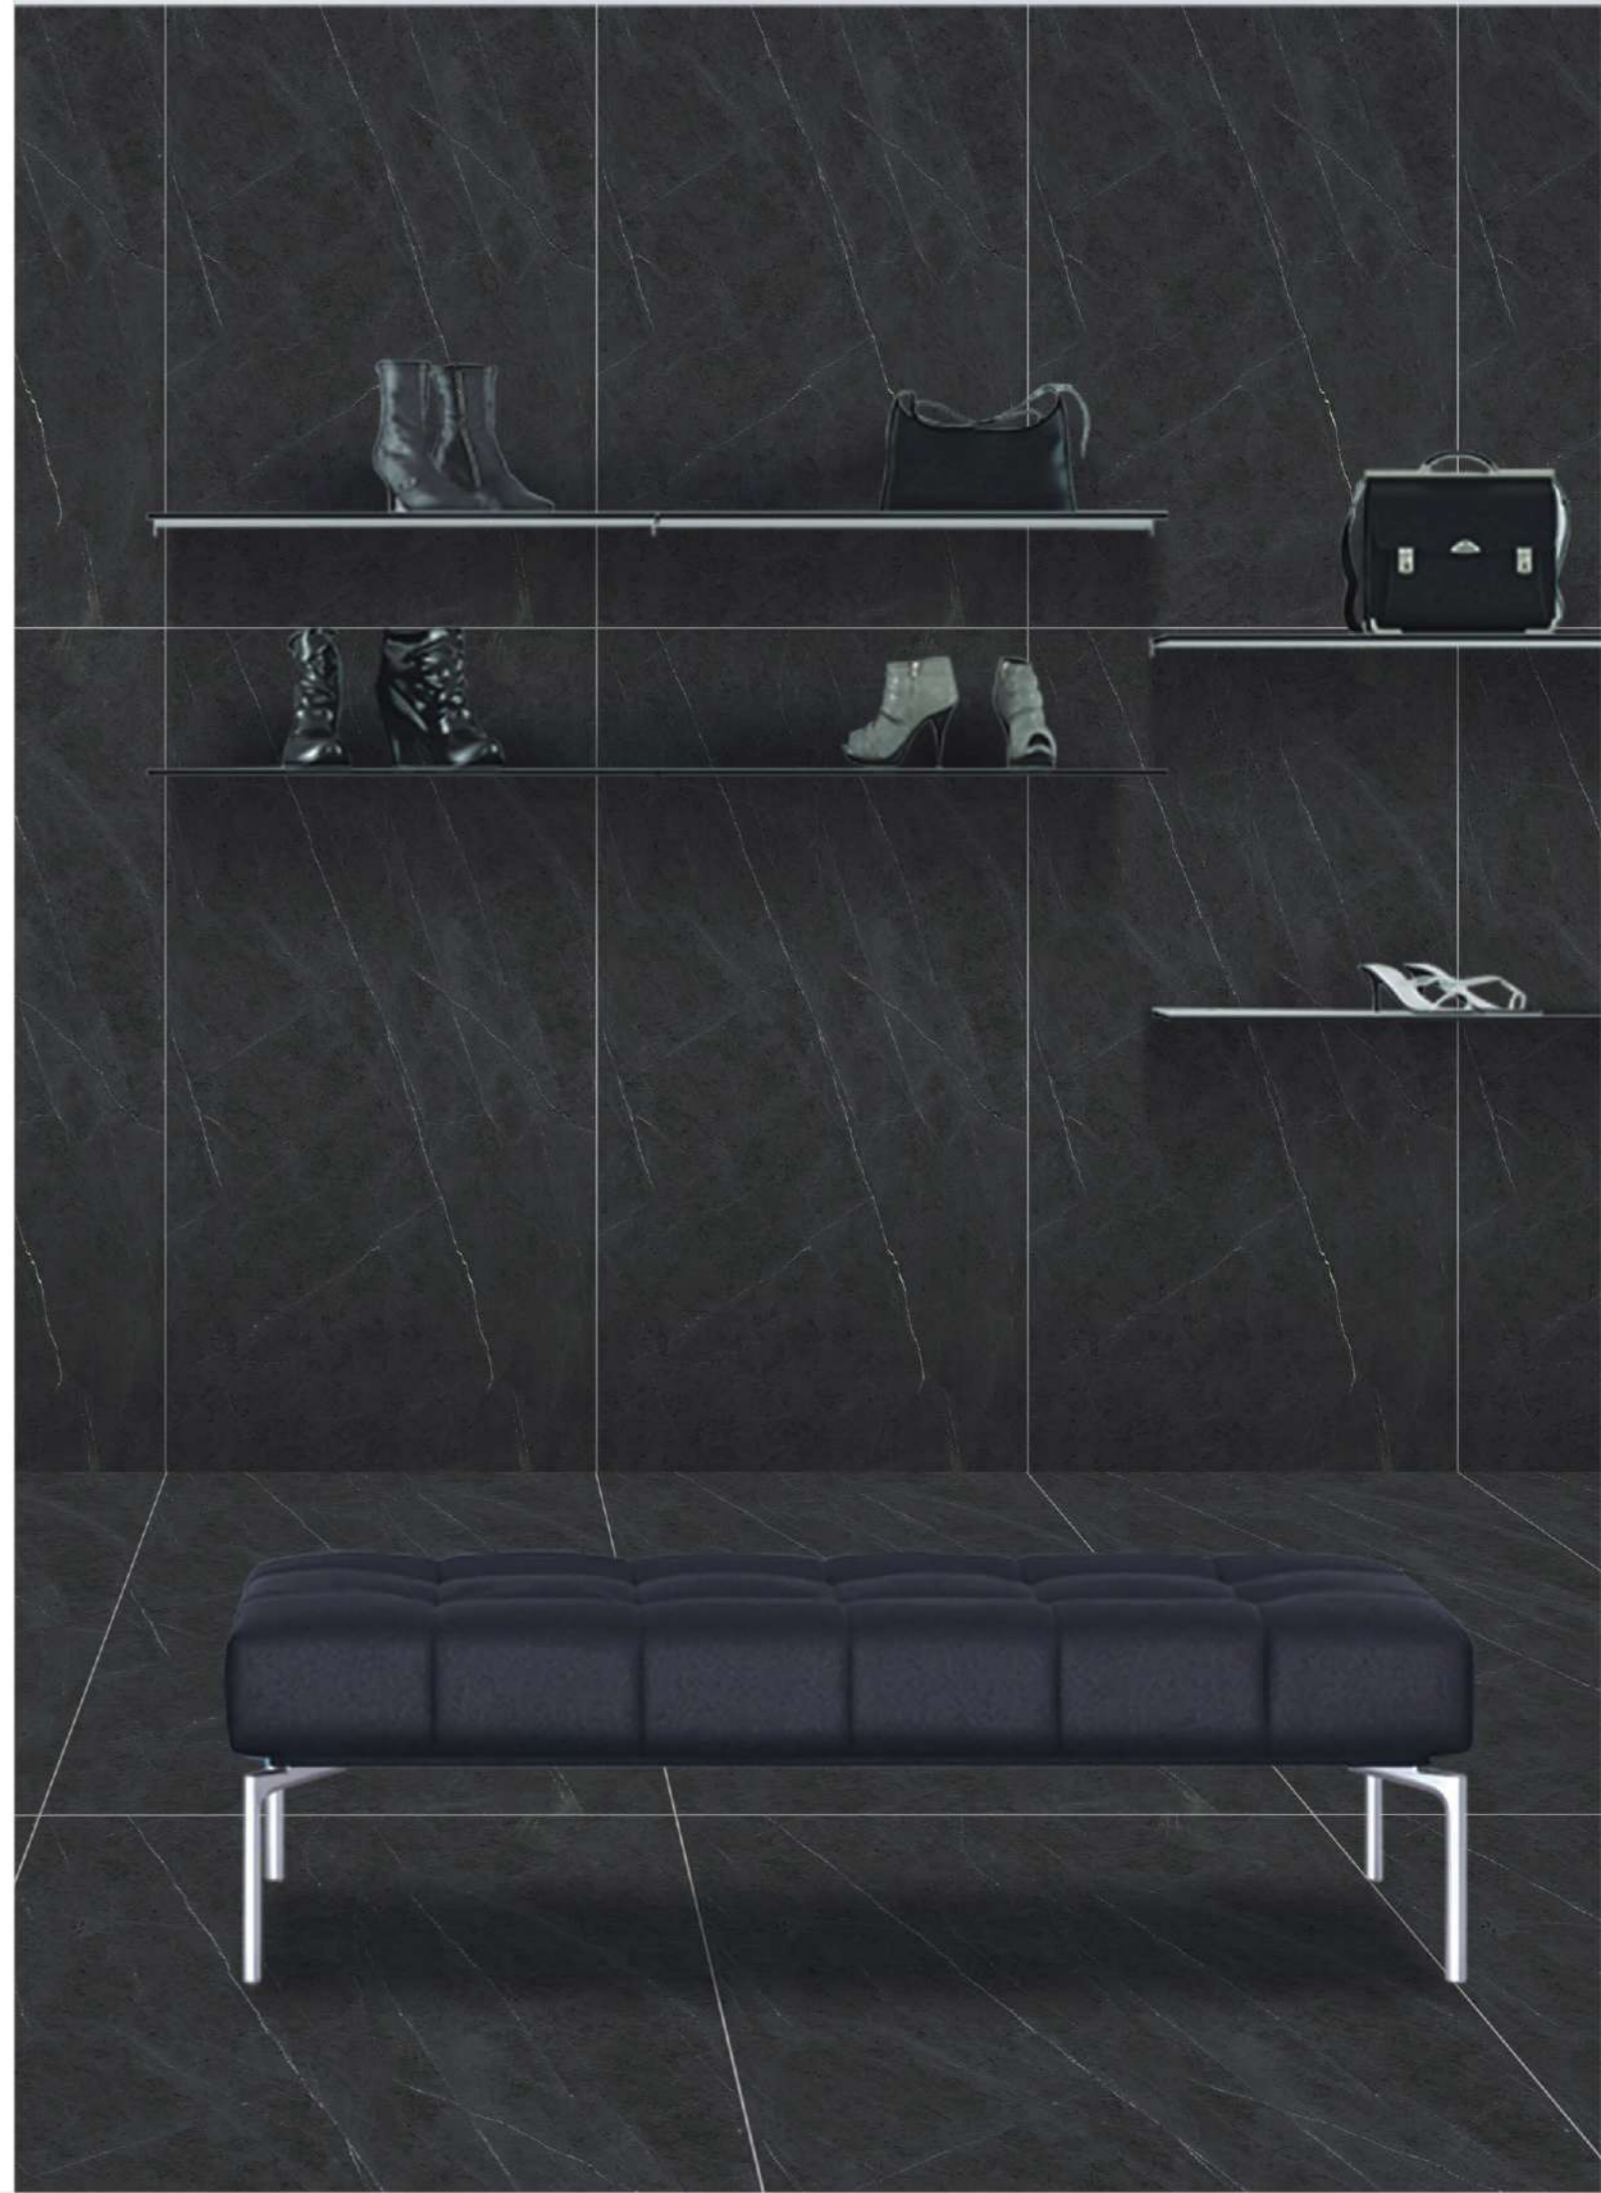

www.jamokagroup.com

1600x3200mm

SLAB TILES